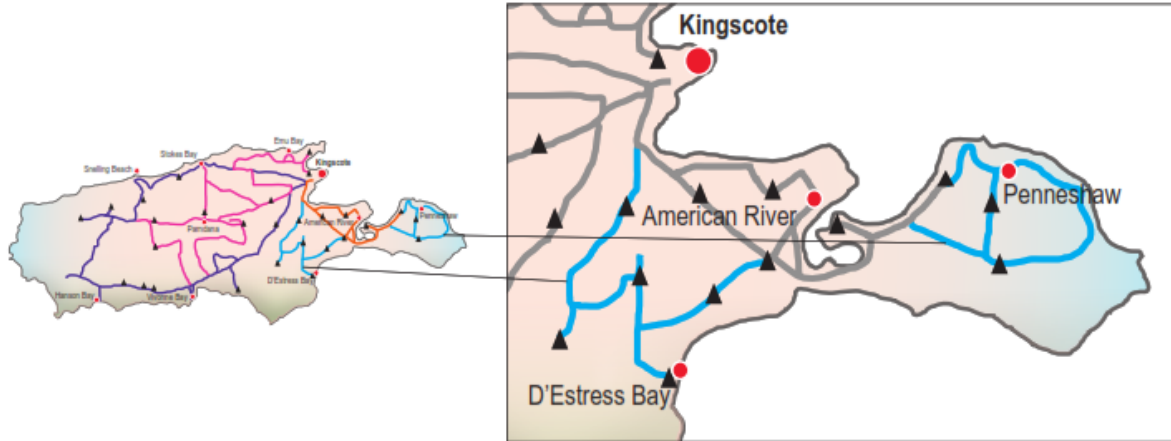

FRIDAY MAP with collection route highlighted in BLUE

FORTNIGHTLY COLLECTION of GENERAL WASTE TO LANDFILL - W AND RECYCLING - R

FRIDAY – your collection day is **FRIDAY** for both General Waste and Recycling (alternating weekly), if you live in the following collection area :

COLLECTION AREA Penneshaw Township (including Hog Bay Road to Frank Road).
RURAL ROADS: Cape Willoughby - Willson River - East West Road ; Three Chain - D,Estrees Bay - Wheaton - Lades - Woods - Wilson - South Coast - Elsegoods Roads

- Recommend bins out night before collection day
- Weekly collection of general waste during peak periods 1 week before and after Easter; and 6 weeks during summer in December/January

NO kerbside bin collection on Christmas Day
 Friday 25 December 2020.

FRIDAY Penneshaw Township, D'Estrees Bay

FRIDAY