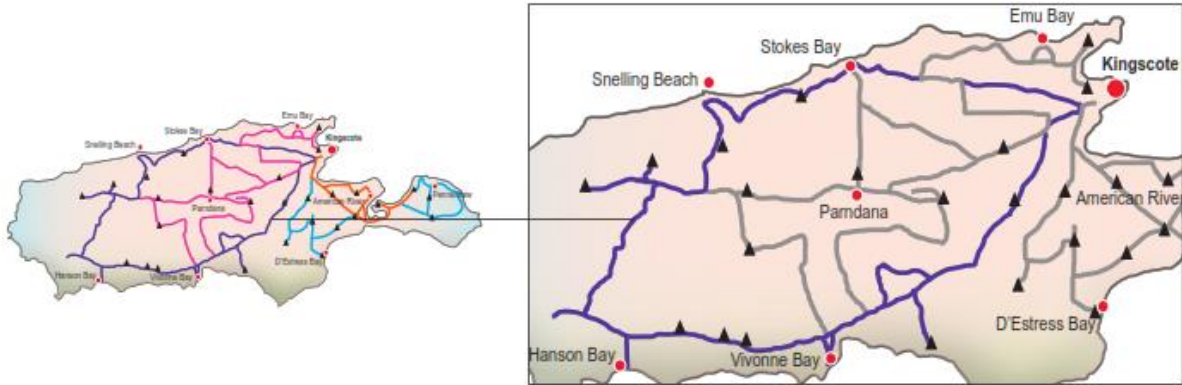

THURSDAY MAP with collection route highlighted in PURPLE

FORTNIGHTLY COLLECTION of GENERAL WASTE TO LANDFILL - W AND RECYCLING - R

THURSDAY – your collection day is **THURSDAY** for both General Waste and Recycling (alternating weekly) , if you live in the following collection area :

COLLECTION AREA	Vivonne Bay, Stokes Bay, Snelling Beach and Hanson Bay
WASTE TYPE	<p>W – General Waste (red or blue lid bin)</p> <p>R - Recycling (yellow lid)</p> <p>Check Collection Area 3 for your green waste collection schedule by area, day and date (townships only)</p>

SPECIAL NOTES

- Recommend bins out night before collection day
- Weekly collection of general waste during peak periods 1 week before and after Easter; and 6 weeks during summer in December/January

PUBLIC HOLIDAYS waste collection will occur as usual on all public holidays.

THURSDAY Vivonne Bay, Stokes Bay, Snelling Beach and Hanson Bay

THURSDAY