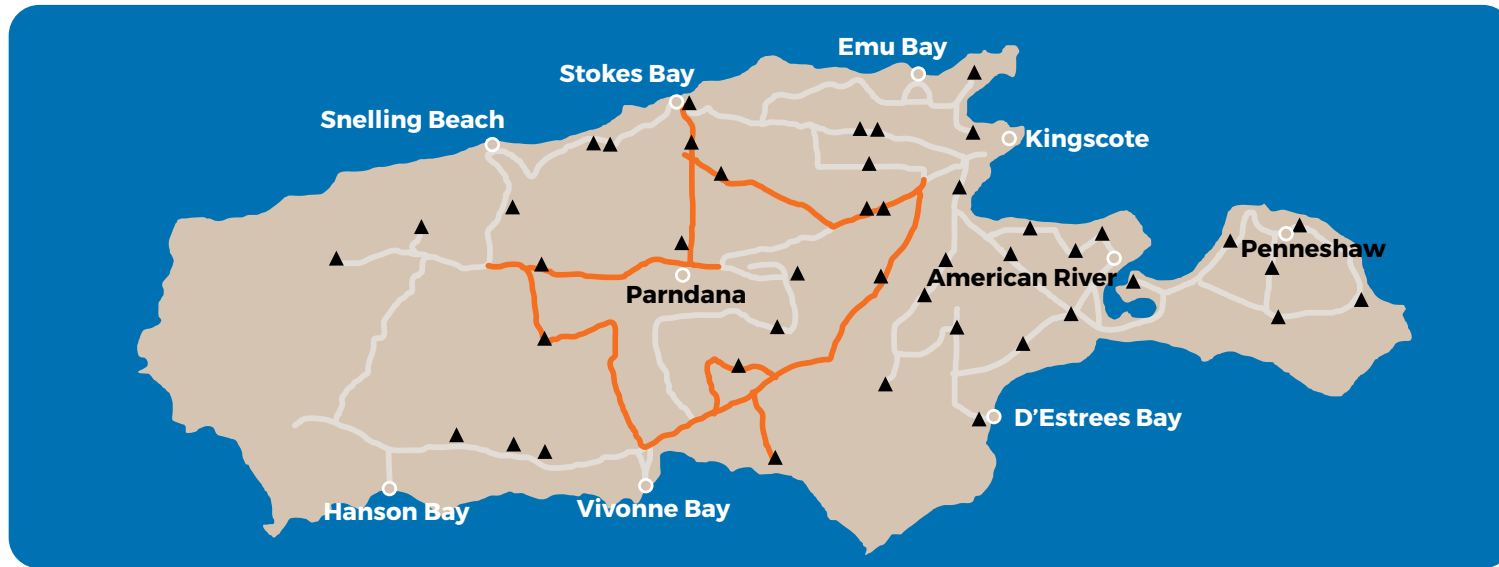

MONDAY COLLECTION Route highlighted in ORANGE

FORTNIGHTLY COLLECTION SCHEDULE 2021-2022

- Red (or blue) general waste to landfill bin collection
- Yellow recycling bin collection
- Weekly collection of general waste for six weeks in December and January.