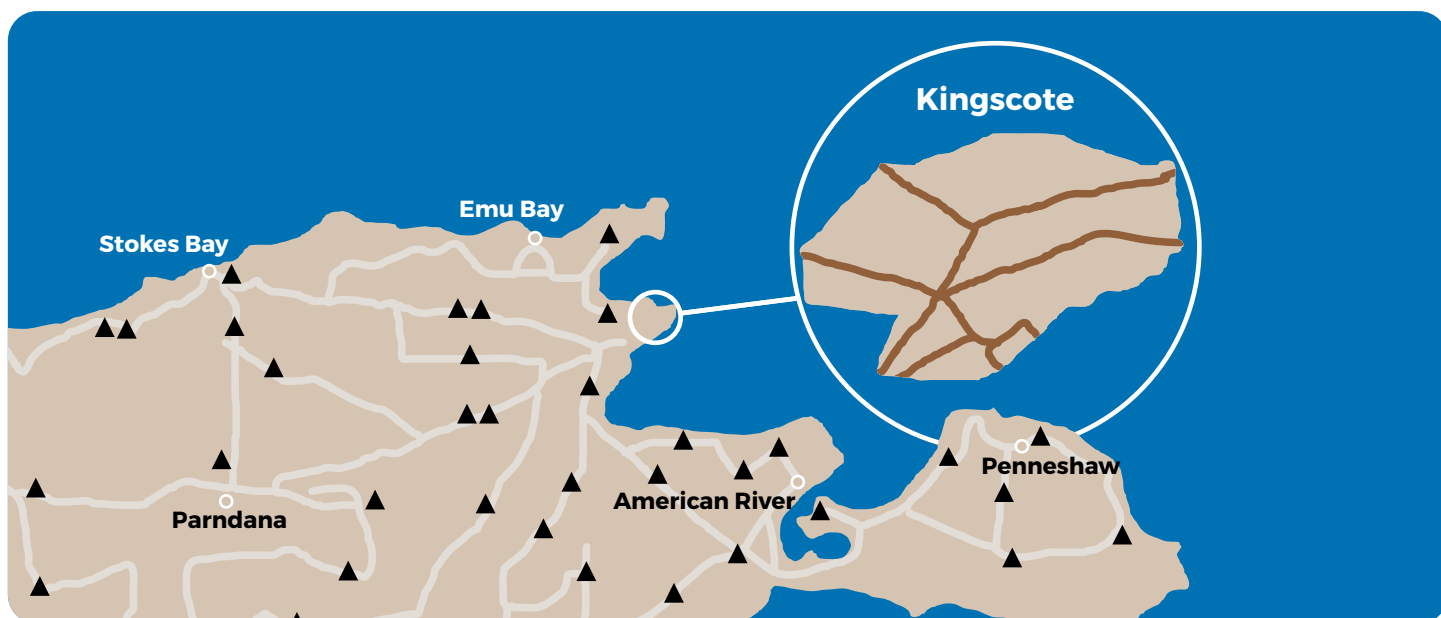

WEDNESDAY COLLECTION Route highlighted in BROWN

FORTNIGHTLY COLLECTION SCHEDULE 2021-2022

- Red (or blue) general waste to landfill bin collection
- Yellow recycling bin collection
- Weekly collection of general waste for six weeks in December and January.