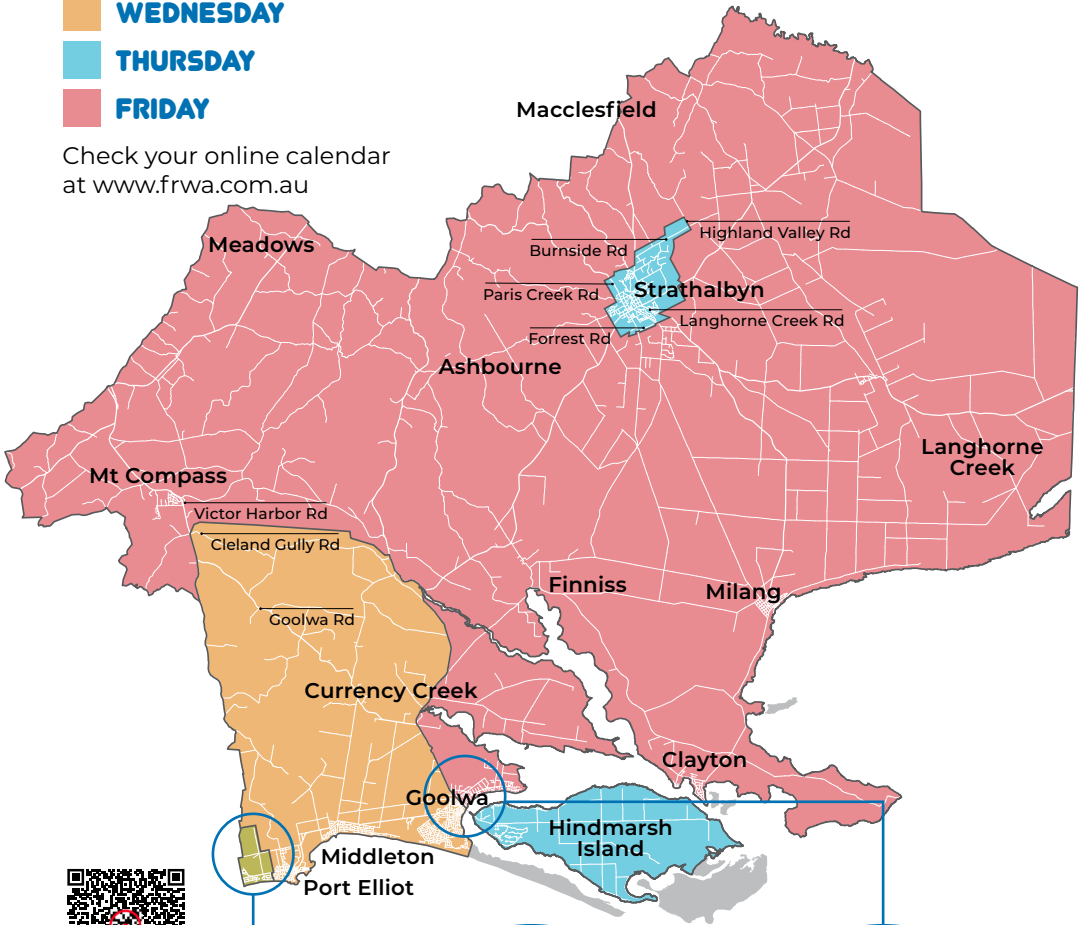

KERBSIDE COLLECTION DAY MAP

Locate your suburb on the map to determine your collection day.

-  **TUESDAY**
-  **WEDNESDAY**
-  **THURSDAY**
-  **FRIDAY**

Check your online calendar at www.frwa.com.au

MY LOCAL SERVICES APP

 Get your collection calendar, bin reminders and waste and recycling tips on the free My Local Services App.

**TUESDAY / WEDNESDAY
BOUNDARY DETAIL MAP**

**WEDNESDAY / FRIDAY
BOUNDARY DETAIL MAP**