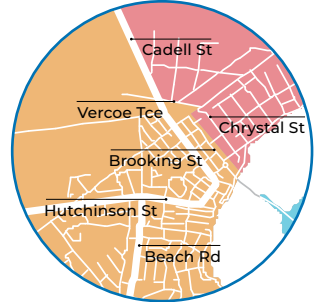

KERBSIDE COLLECTION DAY MAP

Locate your suburb on the map to determine your collection day.

-  **TUESDAY**
-  **WEDNESDAY**
-  **THURSDAY**
-  **FRIDAY**

Check your online calendar at www.frwa.com.au

MY LOCAL SERVICES APP

 Get your collection calendar, bin reminders and waste and recycling tips on the free My Local Services App.

**TUESDAY / WEDNESDAY
BOUNDARY DETAIL MAP**

**WEDNESDAY / FRIDAY
BOUNDARY DETAIL MAP**