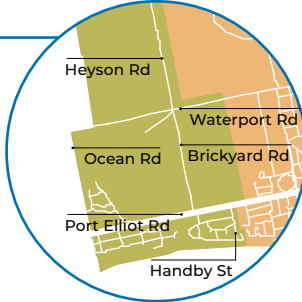

KERBSIDE COLLECTION DAY MAP

Locate your suburb on the map to determine your collection day.

-  **TUESDAY**
-  **WEDNESDAY**
-  **THURSDAY**
-  **FRIDAY**

Check your online calendar at www.frwa.com.au

MY LOCAL SERVICES APP

 Get your collection calendar, bin reminders and waste and recycling tips on the free My Local Services App.

**TUESDAY / WEDNESDAY
BOUNDARY DETAIL MAP**

**WEDNESDAY / FRIDAY
BOUNDARY DETAIL MAP**