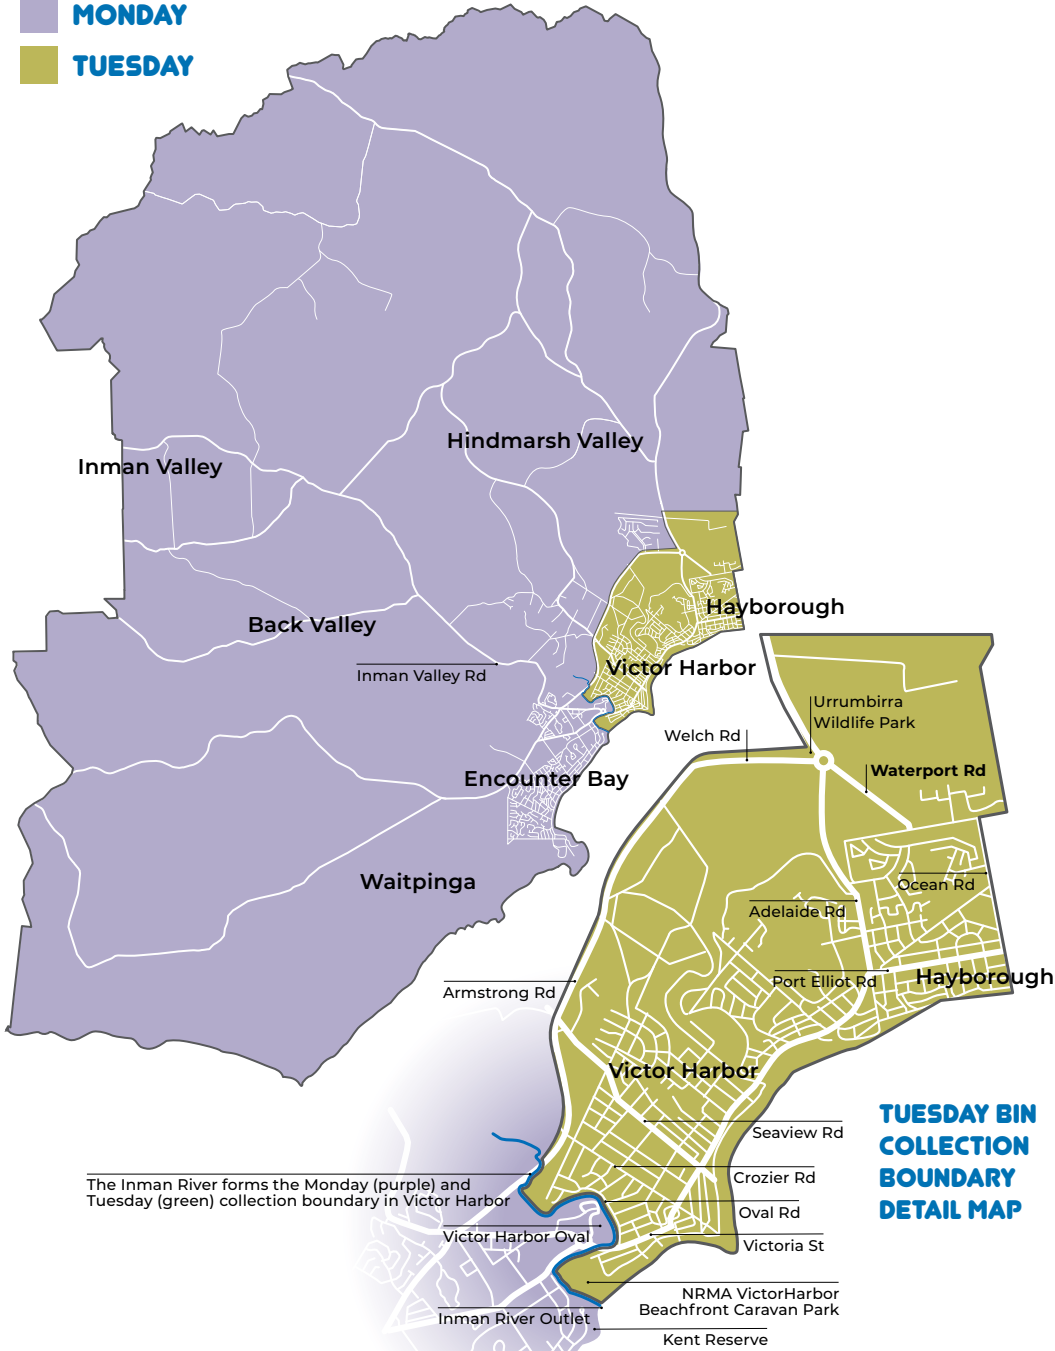

KERBSIDE COLLECTION DAY MAP

Locate your suburb on the map to determine your collection day.

- MONDAY**
- TUESDAY**

The Inman River forms the Monday (purple) and Tuesday (green) collection boundary in Victor Harbor

TUESDAY BIN COLLECTION BOUNDARY DETAIL MAP

KERBSIDE COLLECTION CALENDAR

Check the calendar below to determine which bin is collected on your collection day.

COLLECTION CYCLE

Green organics collection available in townships only

- YELLOW RECYCLING** and **GREEN ORGANICS** bins collected fortnightly on the same day
- BLUE GENERAL WASTE** bins collected fortnightly

SUMMER RECYCLING CYCLE

- BLUE GENERAL WASTE, YELLOW RECYCLING** and **GREEN ORGANICS** bins are collected on the same day

SUMMER RECYCLING CYCLE

Weekly collection of **RECYCLING** and **Green organics** bins

STARTS Monday 18 December 2023

ENDS Tuesday 23 January 2024

To book additional general waste collections visit our website frwa.com.au