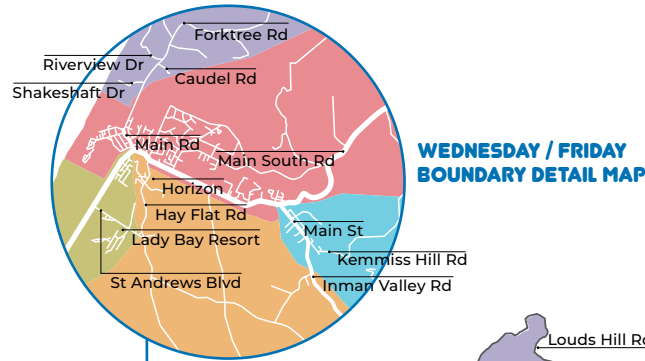

KERBSIDE COLLECTION DAY MAP

Locate your suburb on the map to determine your collection day.

- **MONDAY**
- **TUESDAY**
- **WEDNESDAY**
- **THURSDAY**
- **FRIDAY**

Check your online calendar at www.frwa.com.au

MY LOCAL SERVICES APP

Get your collection calendar, bin reminders and waste and recycling tips on the free My Local Services App.

KERBSIDE COLLECTION CALENDAR

Check the calendar below to determine which bin is collected on your collection day.

JULY 2023

M	T	W	T	F	S	S
					1	2
3	4	5	6	7	8	9
10	11	12	13	14	15	16
17	18	19	20	21	22	23
24	25	26	27	28	29	30
31						

AUGUST 2023

M	T	W	T	F	S	S
	1	2	3	4	5	6
7	8	9	10	11	12	13
14	15	16	17	18	19	20
21	22	23	24	25	26	27
28	29	30	31			

SEPTEMBER 2023

M	T	W	T	F	S	S
				1	2	3
4	5	6	7	8	9	10
11	12	13	14	15	16	17
18	19	20	21	22	23	24
25	26	27	28	29	30	

OCTOBER 2023

M	T	W	T	F	S	S
						1
2	3	4	5	6	7	8
9	10	11	12	13	14	15
16	17	18	19	20	21	22
23	24	25	26	27	28	29
30	31					

NOVEMBER 2023

M	T	W	T	F	S	S
			1	2	3	4
5	6	7	8	9	10	11
12	13	14	15	16	17	18
19	20	21	22	23	24	25
26	27	28	29	30		

DECEMBER 2023

M	T	W	T	F	S	S
				1	2	3
4	5	6	7	8	9	10
11	12	13	14	15	16	17
18	19	20	21	22	23	24
25	26	27	28	29	30	31

JANUARY 2024

M	T	W	T	F	S	S
1	2	3	4	5	6	7
8	9	10	11	12	13	14
15	16	17	18	19	20	21
22	23	24	25	26	27	28
29	30	31				

FEBRUARY 2024

M	T	W	T	F	S	S
			1	2	3	4
5	6	7	8	9	10	11
12	13	14	15	16	17	18
19	20	21	22	23	24	25
26	27	28	29			

MARCH 2024

M	T	W	T	F	S	S
				1	2	3
4	5	6	7	8	9	10
11	12	13	14	15	16	17
18	19	20	21	22	23	24
25	26	27	28	29	30	31

APRIL 2024

M	T	W	T	F	S	S
1	2	3	4	5	6	7
8	9	10	11	12	13	14
15	16	17	18	19	20	21
22	23	24	25	26	27	28
29	30					

MAY 2024

M	T	W	T	F	S	S
		1	2	3	4	5
6	7	8	9	10	11	12
13	14	15	16	17	18	19
20	21	22	23	24	25	26
27	28	29	30	31		

JUNE 2024

M	T	W	T	F	S	S
					1	2
3	4	5	6	7	8	9
10	11	12	13	14	15	16
17	18	19	20	21	22	23
24	25	26	27	28	29	30

COLLECTION CYCLE

Green organics collection available in townships only

YELLOW RECYCLING and **GREEN ORGANICS** bins collected fortnightly on the same day

BLUE GENERAL WASTE bins collected fortnightly

SUMMER RECYCLING CYCLE

☐ **BLUE GENERAL WASTE, YELLOW RECYCLING** and **GREEN ORGANICS** bins are collected on the same day

SUMMER RECYCLING CYCLE

Weekly collection of **RECYCLING** and **GREEN ORGANICS** bins

STARTS Monday 18 December 2023

ENDS Friday 26 January 2024

To book additional general waste collections visit our website frwa.com.au