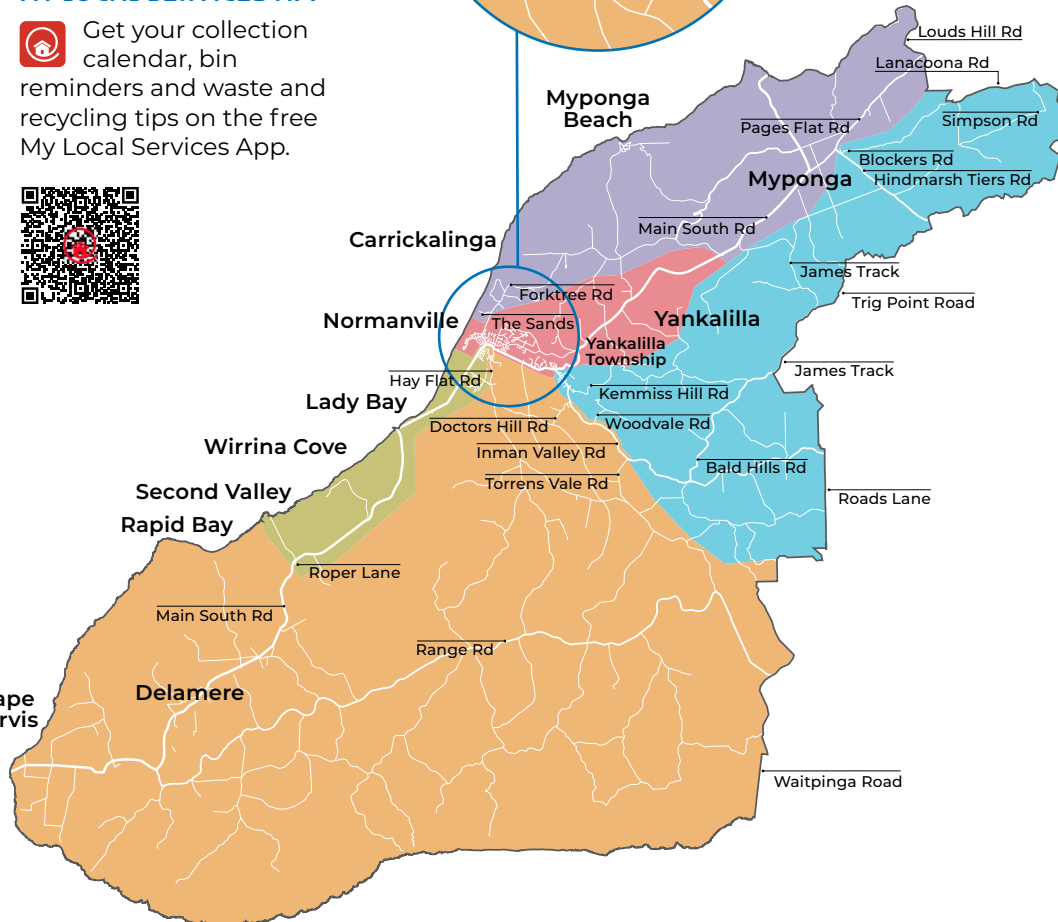

# KERBSIDE COLLECTION DAY MAP

Locate your suburb on the map to determine your collection day.

- MONDAY**
- TUESDAY**
- WEDNESDAY**
- THURSDAY**
- FRIDAY**

Check your online calendar at [www.frwa.com.au](http://www.frwa.com.au)

## MY LOCAL SERVICES APP

 Get your collection calendar, bin reminders and waste and recycling tips on the free My Local Services App.

## JUNE 2024

M	T	W	T	F	S	S
					1	2
3	4	5	6	7	8	9
10	11	12	13	14	15	16
17	18	19	20	21	22	23
24	25	26	27	28	29	30

## COLLECTION CYCLE

Green organics collection available in townships only

**YELLOW RECYCLING** and **GREEN ORGANICS** bins collected fortnightly on the same day

**BLUE GENERAL WASTE** bins collected fortnightly