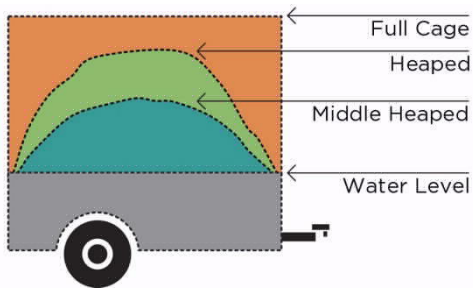

## Domestic fees for disposal

		GENERAL waste for DISPOSAL	GREEN waste for RECYCLING*
		\$	\$
Lawn Clippings / Weeds and Grass		N/A	6
Car Boot		19	9
Station Wagon		34	15
Bagged Waste MSW (Standard Garbage Bag)	Per Bag	4	N/A
140L Waste Bin MSW	Per Bin	6	N/A
240L Bin	Per Bin	12	6
Ute, 6 x 4 Trailer	Water Level	50	30
Ute, 6 x 4 Trailer	Middle Heaped	61	33
Ute, 6 x 4 Trailer	Heaped	78	39
Ute, 6 x 4 Trailer	Caged	89	44
8 x 5 Trailer	Water Level	94	39
8 x 5 Trailer	Middle Heaped	111	44
8 x 5 Trailer	Heaped	142	50
8 x 5 Trailer	Caged	182	53
Trailer greater than 8 x 5	Water Level	175	50
Trailer greater than 8 x 5	Middle Heaped	190	53
Trailer greater than 8 x 5	Heaped	205	61
Trailer greater than 8 x 5	Full Cage	218	68