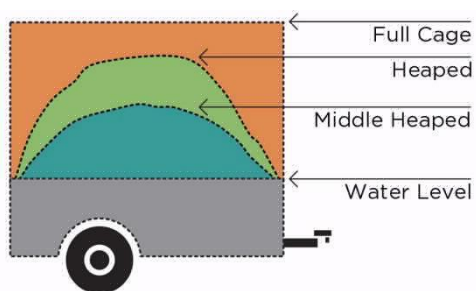

www.frwa.com.au

Domestic fees for disposal

		GENERAL waste for DISPOSAL	GREEN waste for RECYCLING*
		\$	\$
Lawn Clippings / Weeds and Grass		N/A	7
Car Boot		19	10
Station Wagon		34	17
Bagged Waste MSW (Standard Garbage Bag)	Per Bag	4	N/A
140L Waste Bin MSW	Per Bin	6	N/A
240L Bin	Per Bin	12	7
Ute, 6 x 4 Trailer	Water Level	50	35
Ute, 6 x 4 Trailer	Middle Heaped	61	38
Ute, 6 x 4 Trailer	Heaped	78	45
Ute, 6 x 4 Trailer	Caged	89	51
8 x 5 Trailer	Water Level	94	45
8 x 5 Trailer	Middle Heaped	111	51
8 x 5 Trailer	Heaped	142	58
8 x 5 Trailer	Caged	182	61
Trailer greater than 8 x 5	Water Level	175	58
Trailer greater than 8 x 5	Middle Heaped	190	61
Trailer greater than 8 x 5	Heaped	205	70
Trailer greater than 8 x 5	Full Cage	218	78