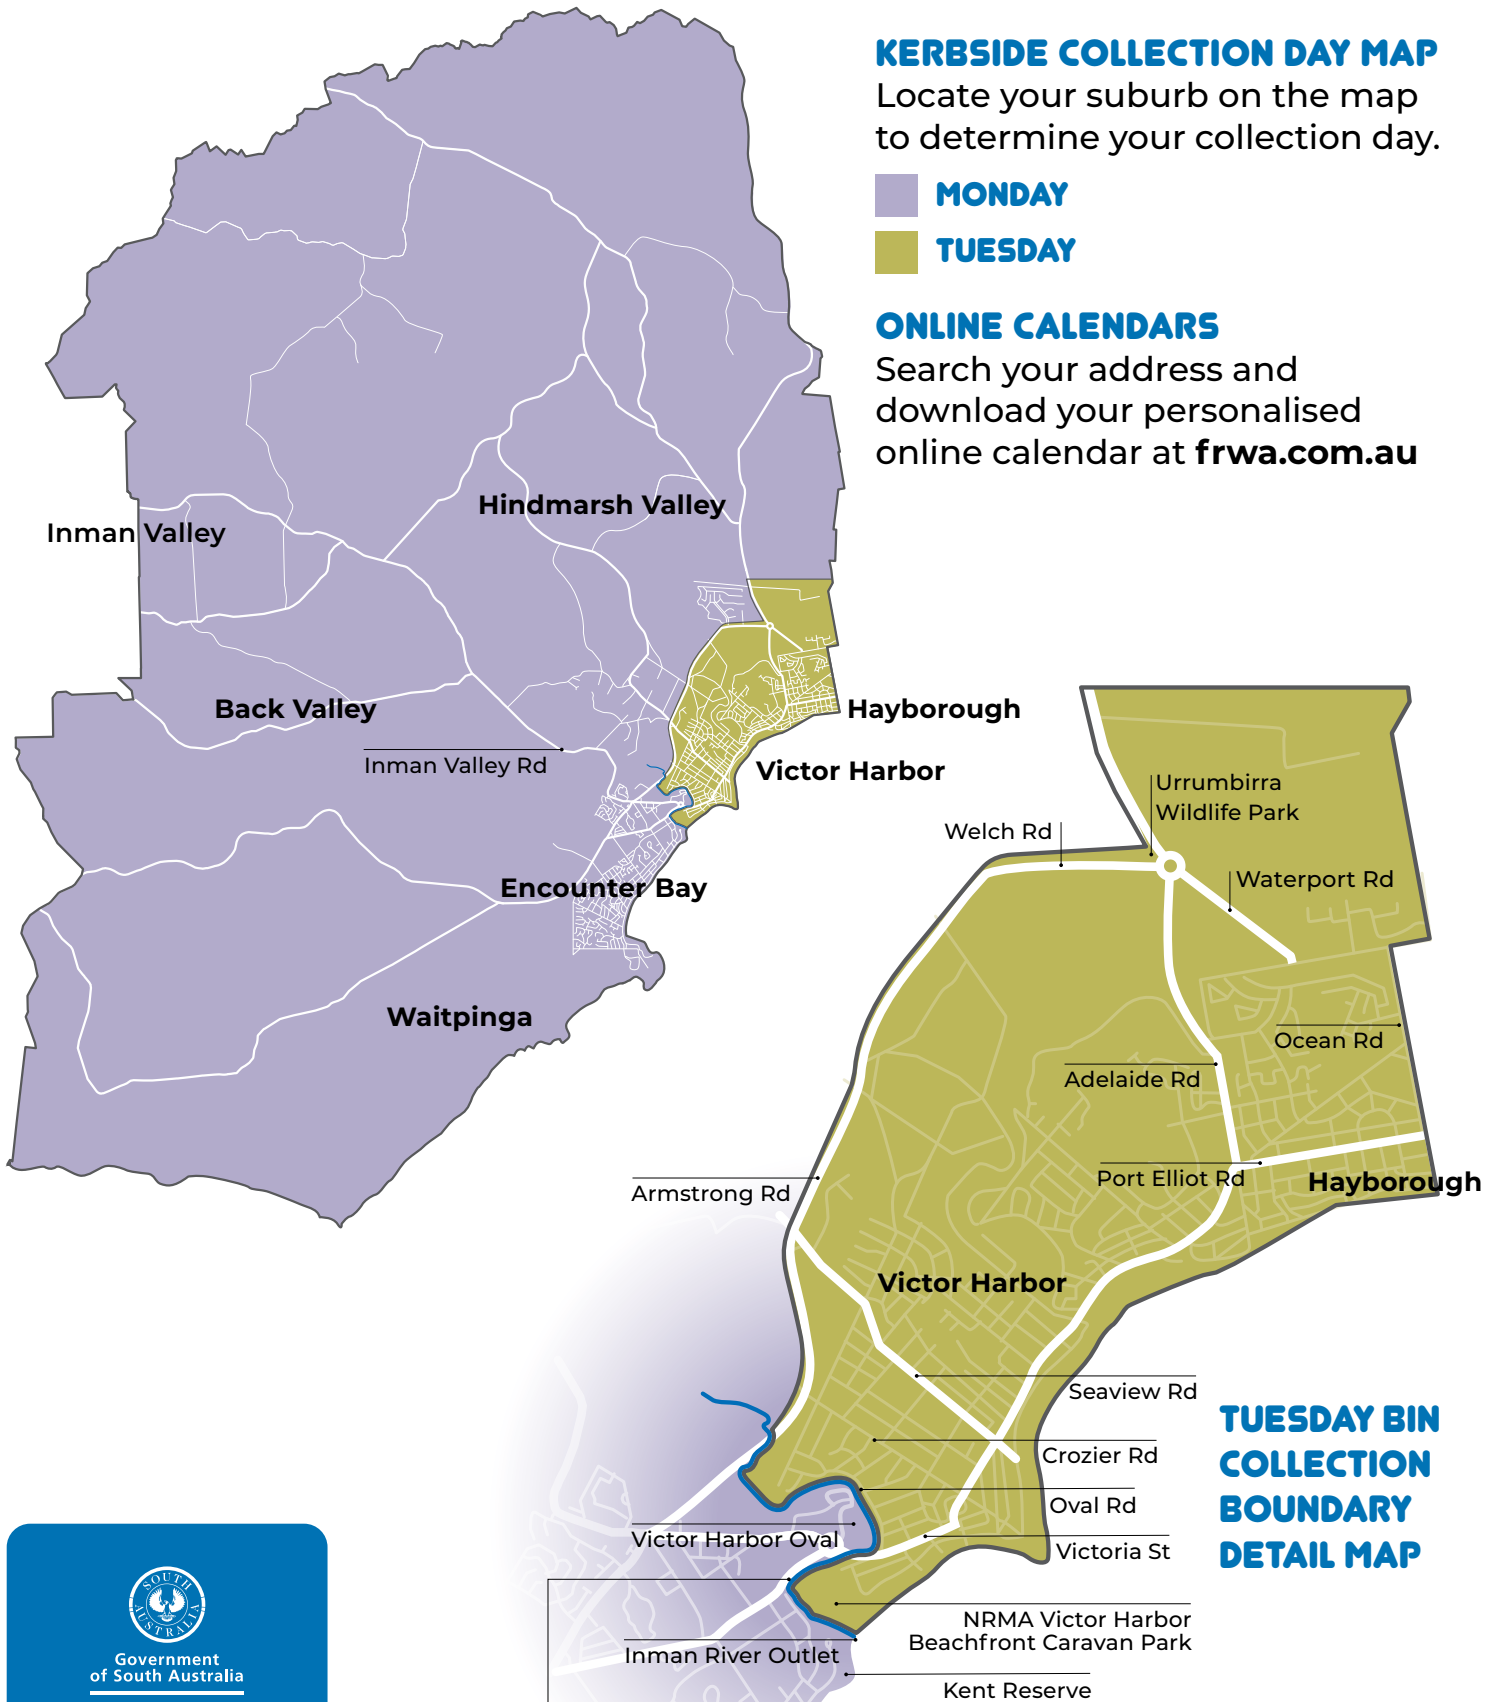

2024-2025 KERBSIDE COLLECTION CALENDAR

city of
Victor Harbor

FLEURIEU REGIONAL
WASTE AUTHORITY

MY COLLECTION DAY IS:

See map overleaf.

JULY 2024

M	T	W	T	F	S	S
1	2	3	4	5	6	7
8	9	10	11	12	13	14
15	16	17	18	19	20	21
22	23	24	25	26	27	28
29	30	31				

* Green food/garden bin collection available in zoned townships only.
Bins must be out the night before. Collection times change and may occur late afternoon.

Visit frwa.com.au to book/pay for additional bin collections.

 **MONDAY**

 **TUESDAY**

ONLINE CALENDARS

Search your address and download your personalised online calendar at frwa.com.au

TUESDAY BIN COLLECTION BOUNDARY DETAIL MAP

The Inman River forms the Monday (purple) and Tuesday (green) collection boundary in Victor Harbor