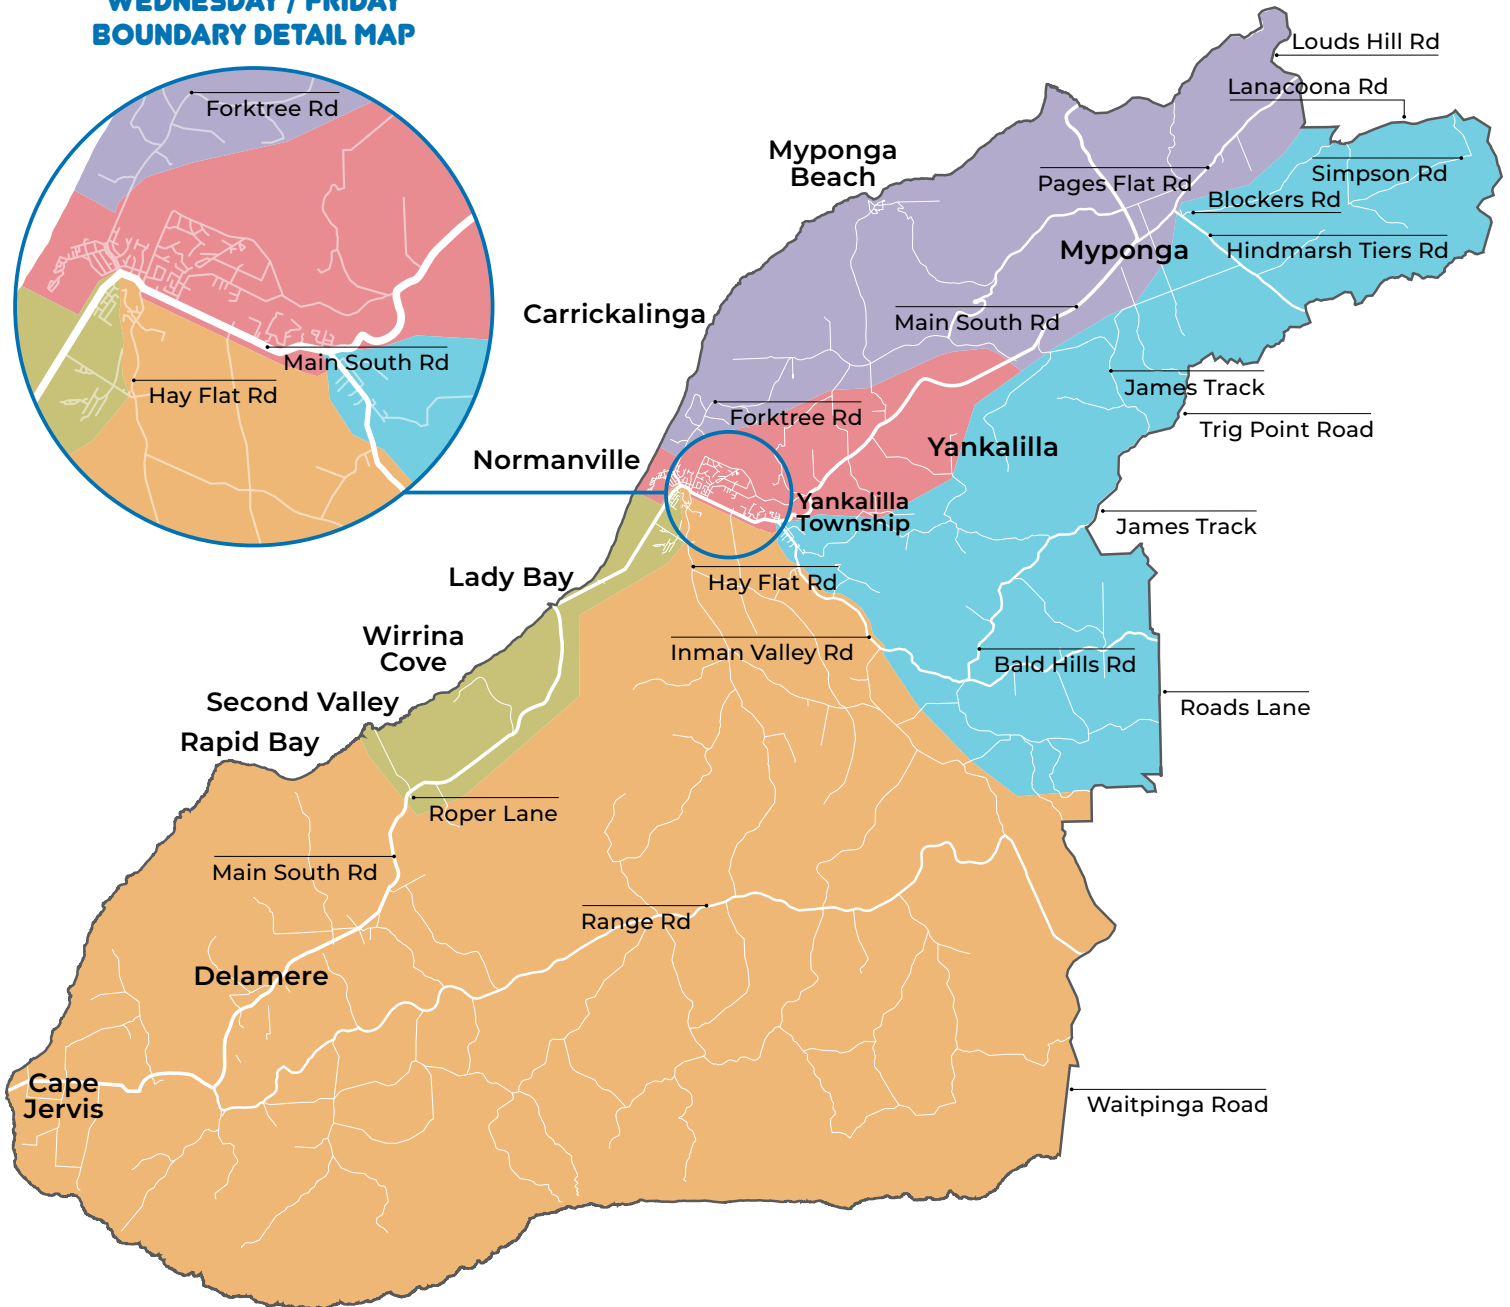

2024-2025 KERBSIDE COLLECTION CALENDAR

FLEURIEU REGIONAL WASTE AUTHORITY

MY COLLECTION DAY IS:
See map overleaf.

JULY 2024

M	T	W	T	F	S	S
1	2	3	4	5	6	7
8	9	10	11	12	13	14
15	16	17	18	19	20	21
22	23	24	25	26	27	28
29	30	31				

AUGUST 2024

M	T	W	T	F	S	S
			1	2	3	4
5	6	7	8	9	10	11
12	13	14	15	16	17	18
19	20	21	22	23	24	25
26	27	28	29	30	31	

SEPTEMBER 2024

M	T	W	T	F	S	S
						1
2	3	4	5	6	7	8
9	10	11	12	13	14	15
16	17	18	19	20	21	22
23	24	25	26	27	28	29
30						

OCTOBER 2024

M	T	W	T	F	S	S
	1	2	3	4	5	6
7	8	9	10	11	12	13
14	15	16	17	18	19	20
21	22	23	24	25	26	27
28	29	30	31			

NOVEMBER 2024

M	T	W	T	F	S	S
				1	2	3
4	5	6	7	8	9	10
11	12	13	14	15	16	17
18	19	20	21	22	23	24
25	26	27	28	29	30	

DECEMBER 2024

M	T	W	T	F	S	S
						1
2	3	4	5	6	7	8
9	10	11	12	13	14	15
16	17	18	19	20	21	22
23	24	25	26	27	28	29
30	31					

JANUARY 2025

M	T	W	T	F	S	S
		1	2	3	4	5
6	7	8	9	10	11	12
13	14	15	16	17	18	19
20	21	22	23	24	25	26
27	28	29	30	31		

FEBRUARY 2025

M	T	W	T	F	S	S
					1	2
3	4	5	6	7	8	9
10	11	12	13	14	15	16
17	18	19	20	21	22	23
24	25	26	27	28		

MARCH 2025

M	T	W	T	F	S	S
					1	2
3	4	5	6	7	8	9
10	11	12	13	14	15	16
17	18	19	20	21	22	23
24	25	26	27	28	29	30
31						

APRIL 2025

M	T	W	T	F	S	S
	1	2	3	4	5	6
7	8	9	10	11	12	13
14	15	16	17	18	19	20
21	22	23	24	25	26	27
28	29	30				

MAY 2025

M	T	W	T	F	S	S
			1	2	3	4
5	6	7	8	9	10	11
12	13	14	15	16	17	18
19	20	21	22	23	24	25
26	27	28	29	30	31	

JUNE 2025

M	T	W	T	F	S	S
						1
2	3	4	5	6	7	8
9	10	11	12	13	14	15
16	17	18	19	20	21	22
23	24	25	26	27	28	29
30						

- **YELLOW RECYCLING & GREEN FOOD/GARDEN BINS***
- **BLUE WASTE TO LANDFILL BIN**
- **BLUE WASTE TO LANDFILL BIN, YELLOW RECYCLING & GREEN FOOD/GARDEN BINS***
- **PUBLIC HOLIDAY** Collection as usual
- **NO COLLECTION CHRISTMAS DAY** Wed 25 to Fri 27 Dec collected one day later.

* Green food/garden bin collection available in zoned townships only. Bins must be out the night before. Collection times change and may occur late afternoon.

Visit frwa.com.au to book/pay for additional bin collections.

SUMMER PEAK WEEKLY RECYCLING
YELLOW RECYCLING & GREEN FOOD/GARDEN* BINS collected weekly
STARTS Monday 16 December 2024 **ENDS** Friday 24 January 2025

FOOD SCRAPS GO IN THE GREEN FOGO BIN*
FOGO = Food Organics Garden Organics. Put food scraps in your green bin* including meat & bones, bread, cheese, prawn & oyster shells.

Bin collection enquiries and extra services

- 8555 7405
- admin@frwa.com.au
- frwa.com.au

Scan for current FRWA updates, alerts and news.

**WEDNESDAY / FRIDAY
BOUNDARY DETAIL MAP**

- **MONDAY**
- **TUESDAY**
- **WEDNESDAY**
- **THURSDAY**
- **FRIDAY**

KERBSIDE COLLECTION DAY MAP

Locate your suburb on the map to determine your collection day.

ONLINE CALENDARS

Search your address and download your personalised online calendar at frwa.com.au