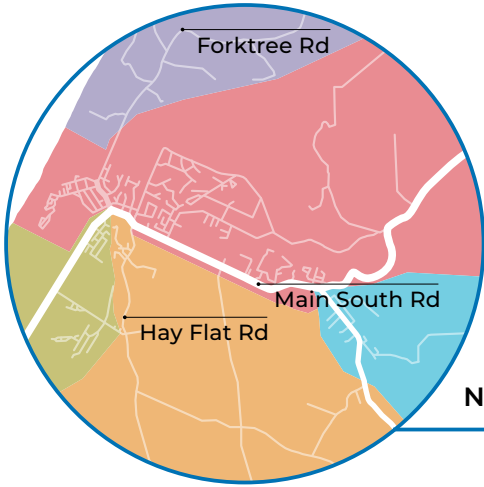

Bin collection enquiries and extra services

- 8555 7405
- admin@frwa.com.au
- frwa.com.au

Scan for current FRWA updates, alerts and news.

**WEDNESDAY / FRIDAY
BOUNDARY DETAIL MAP**

- MONDAY**
- TUESDAY**
- WEDNESDAY**
- THURSDAY**
- FRIDAY**