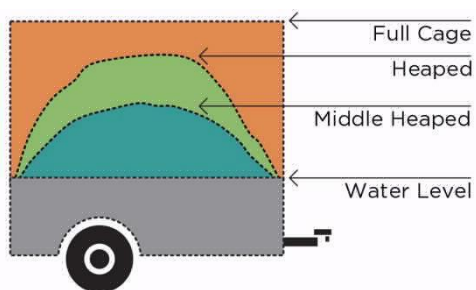

## Domestic fees for disposal

		GENERAL waste for DISPOSAL	GREEN waste for RECYCLING*
		\$	\$
Lawn Clippings / Weeds and Grass		N/A	8
Car Boot		19	10
Station Wagon		34	17
Bagged Waste MSW (Standard Garbage Bag)	Per Bag	4	N/A
140L Waste Bin MSW	Per Bin	6	N/A
240L Bin	Per Bin	13	8
Ute, 6 x 4 Trailer	Water Level	50	35
Ute, 6 x 4 Trailer	Middle Heaped	66	38
Ute, 6 x 4 Trailer	Heaped	86	49
Ute, 6 x 4 Trailer	Caged	104	62
8 x 5 Trailer	Water Level	94	45
8 x 5 Trailer	Middle Heaped	111	51
8 x 5 Trailer	Heaped	154	71
8 x 5 Trailer	Caged	204	88
Trailer greater than 8 x 5	Water Level	175	58
Trailer greater than 8 x 5	Middle Heaped	190	68
Trailer greater than 8 x 5	Heaped	205	87
Trailer greater than 8 x 5	Full Cage	239	111