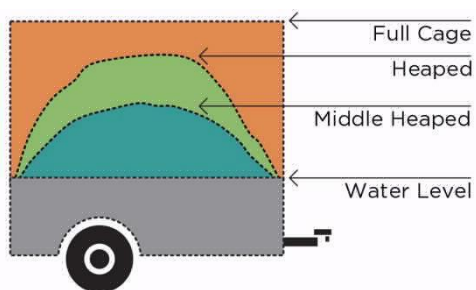

Check our website for updates and general information

www.frwa.com.au

Domestic fees for disposal

		GENERAL waste for DISPOSAL	GREEN waste for RECYCLING*
		\$	\$
Lawn Clippings / Weeds and Grass		N/A	8
Car Boot		19	10
Station Wagon		34	17
Bagged Waste MSW (Standard Garbage Bag)	Per Bag	4	N/A
140L Waste Bin MSW	Per Bin	6	N/A
240L Bin	Per Bin	13	8
Ute, 6 x 4 Trailer	Water Level	50	35
Ute, 6 x 4 Trailer	Middle Heaped	66	38
Ute, 6 x 4 Trailer	Heaped	86	49
Ute, 6 x 4 Trailer	Caged	104	62
8 x 5 Trailer	Water Level	94	45
8 x 5 Trailer	Middle Heaped	111	51
8 x 5 Trailer	Heaped	154	71
8 x 5 Trailer	Caged	204	88
Trailer greater than 8 x 5	Water Level	175	58
Trailer greater than 8 x 5	Middle Heaped	190	68
Trailer greater than 8 x 5	Heaped	205	87
Trailer greater than 8 x 5	Full Cage	239	111